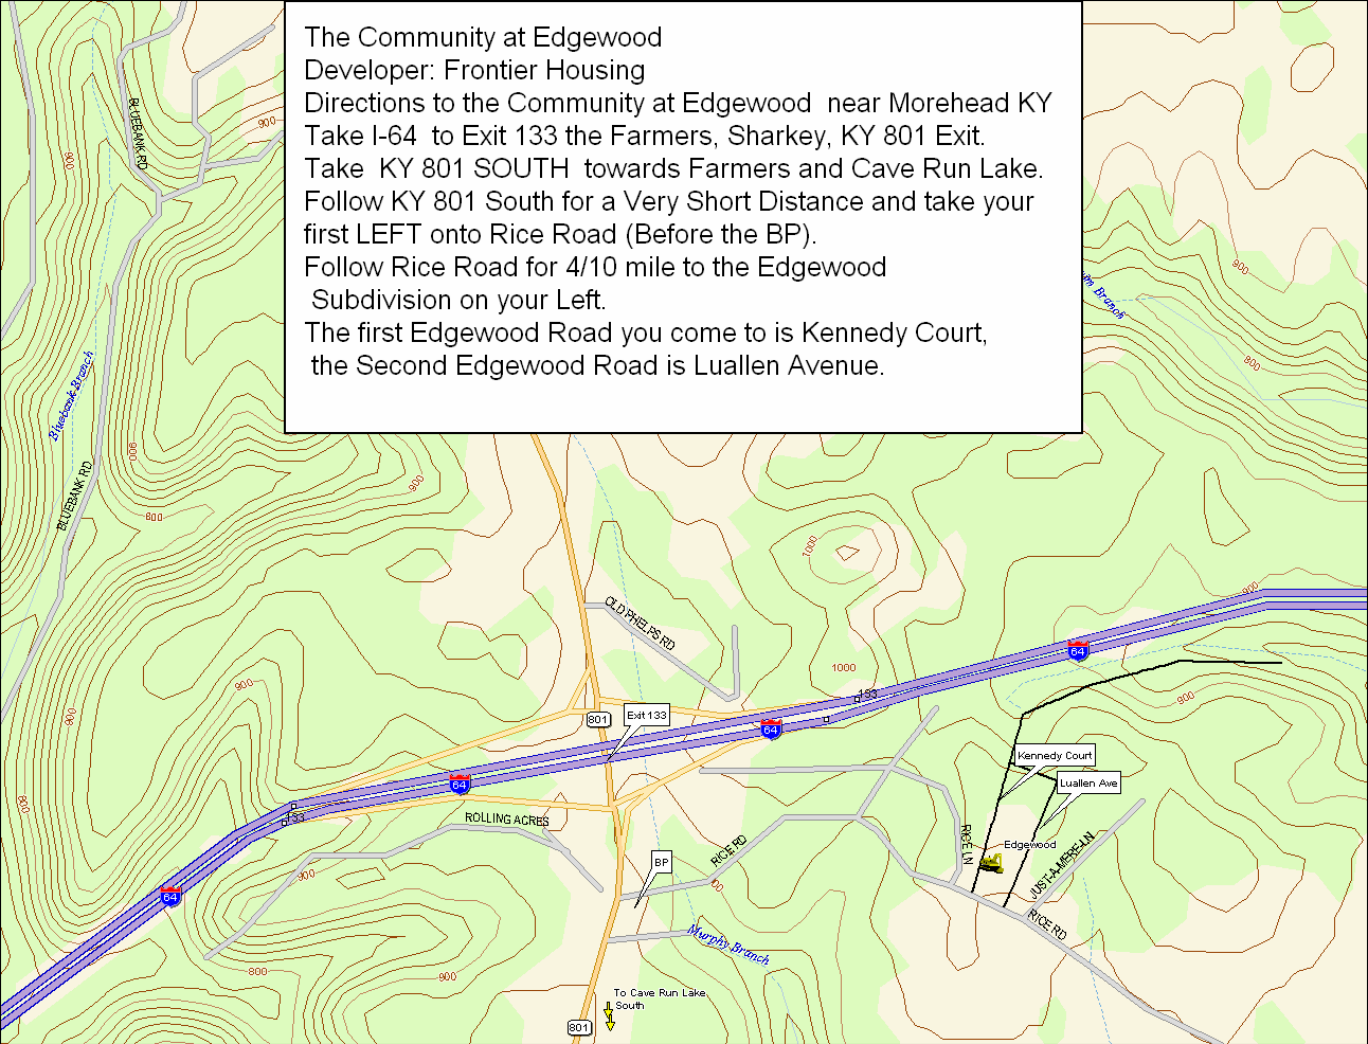

## The Community at Edgewood

Developer: Frontier Housing

Directions to the Community at Edgewood near Morehead KY

Take I-64 to Exit 133 the Farmers, Sharkey, KY 801 Exit.

Take KY 801 SOUTH towards Farmers and Cave Run Lake.

Follow KY 801 South for a Very Short Distance and take your first LEFT onto Rice Road (Before the BP).

Follow Rice Road for 4/10 mile to the Edgewood Subdivision on your Left.

The first Edgewood Road you come to is Kennedy Court, the Second Edgewood Road is Luallen Avenue.

DELRORME

Data use subject to license.

© 2004 DeLorme, Topo USA® 5.0.

www.delorme.com

Data Zoom 14-0