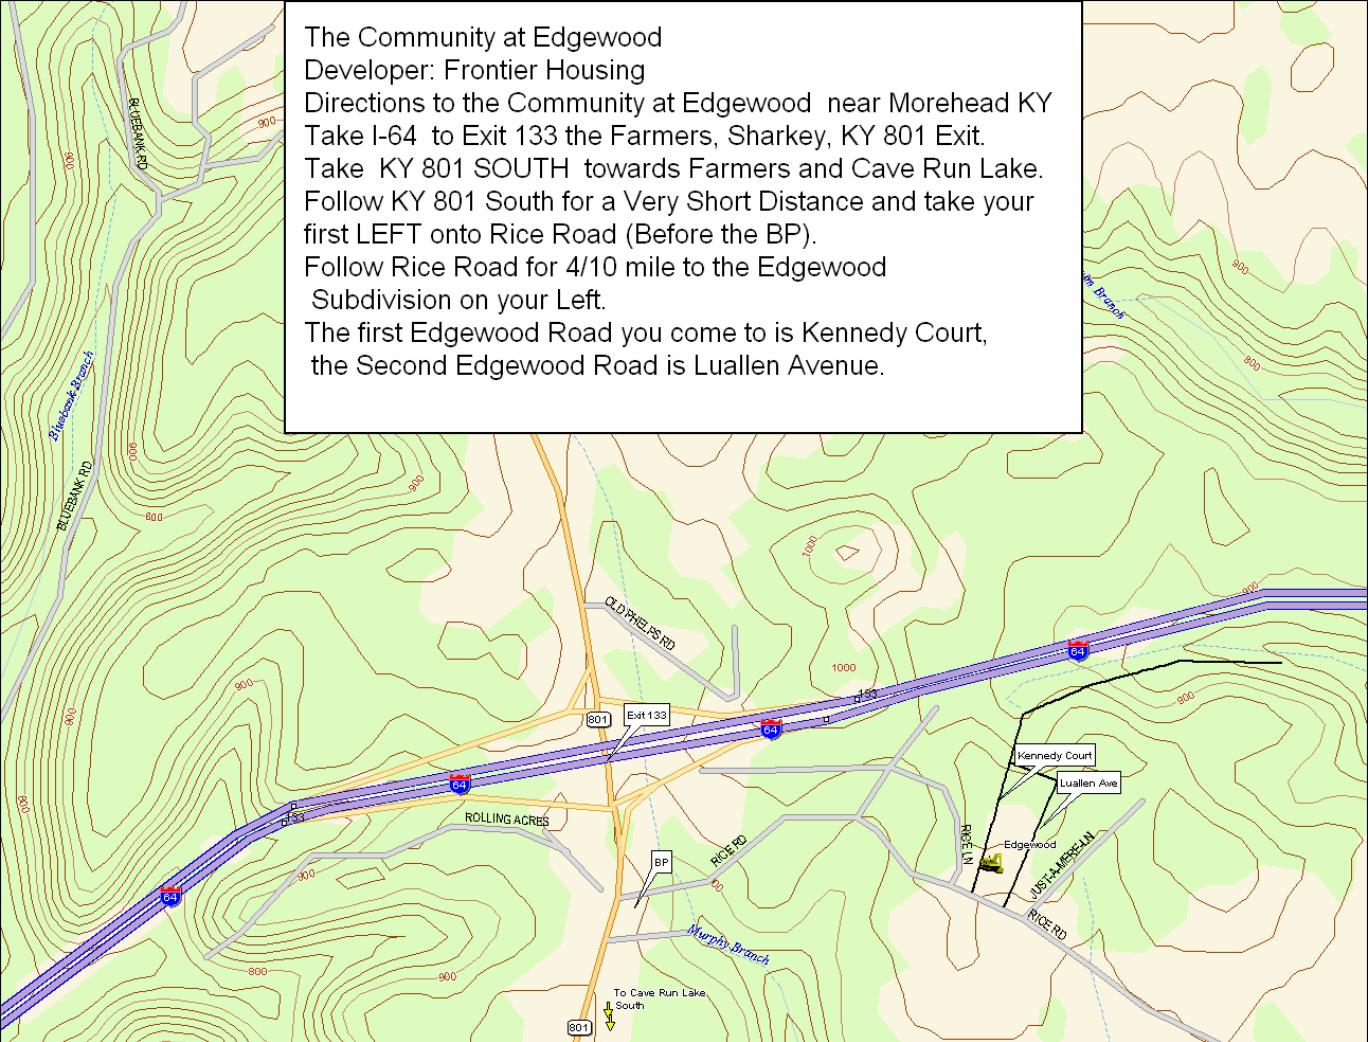

The Community at Edgewood

Developer: Frontier Housing

Directions to the Community at Edgewood near Morehead KY

Take I-64 to Exit 133 the Farmers, Sharkey, KY 801 Exit.

Take KY 801 SOUTH towards Farmers and Cave Run Lake.

Follow KY 801 South for a Very Short Distance and take your first LEFT onto Rice Road (Before the BP).

Follow Rice Road for 4/10 mile to the Edgewood Subdivision on your Left.

The first Edgewood Road you come to is Kennedy Court, the Second Edgewood Road is Luallen Avenue.

Data use subject to license.

© 2004 DeLorme, Topo USA® 5.0.

www.delorme.com

Data Zoom 14-0